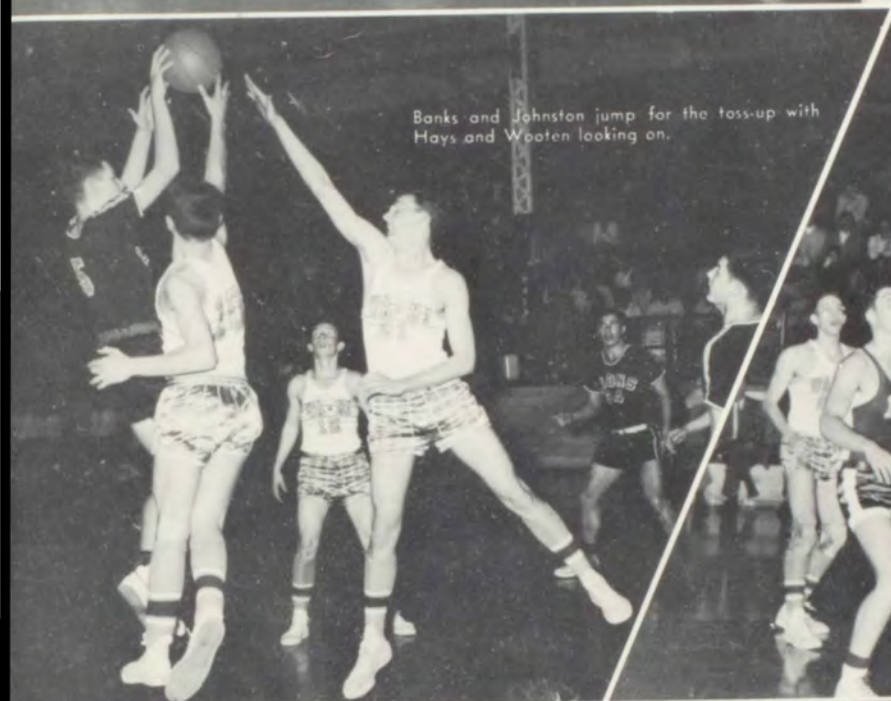

Fair looks on as Hays goes up for the lay-in.

Banks and Johnston jump for the toss-up with Hays and Wooten looking on.